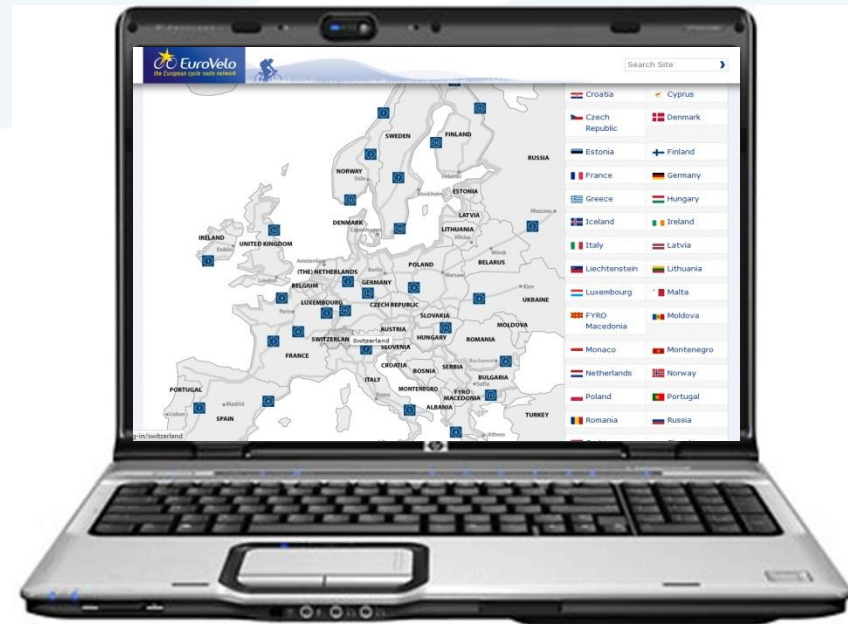

Summer months are always the busiest ones for cycling tourism. The same goes for the EuroVelo team. The launch of our search engine for bookable offers and the translation to French & German of the EuroVelo 13 website kept us pretty busy. Also outside our offices in Brussels our partners did great work: the EuroVelo 17 just experienced it's first successful summer, the partners of the Iron Curtain Trail project met in Liepāja, the SilverCyclists project published a new survey and Hungary's new commissioner for cycling makes the development of EuroVelo in Hungary a top priority.

Adam Bodor

EuroVelo director

Our offers

- COUNTRIES
- EUROVELO
- DURATION
- PRICE
- DIFFICULTY
- PROFILE
- BIKE TYPE
- TYPE

Rhine Relax Tour Speyer - Koblenz

Book now

Book now

Book now

EuroVelo.com

- General information
- Overview information on every EuroVelo route with links.
- Overview information on cycling in every European country with links
- News
- Transnational offers search engine