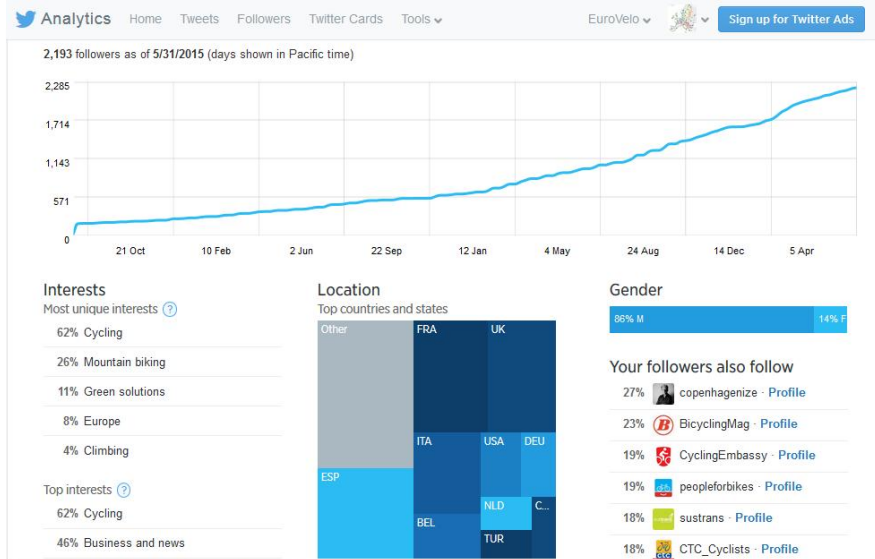

Nederland Fietsland gives you all the information you need, visiting Holland for a cycle trip. Like addresses of cycle-friendly places, gps tracks of long-distance routes and an overview of maps and guides.

available in *en / de / nl / nl*

<http://www.nederlandfietsland.nl/en> 

Fietsplatform

The Dutch National Cycling Platform (Stichting Landelijk Fietsplatform) designed and manages a network of through-going cycle routes throughout the Netherlands, with a total length of more than 4,500 km. All these LF-routes have already been signposted in both directions. The Cycling Platform also publishes practical LF-route guides.

available in *en*

<http://www.fietsplatform.nl/versie/english> 

Linking your website to
www.eurovelo.com (over 500,000
visitors per year) you get more
visitors!

Social media

Total Page Likes as of Today: 7,194